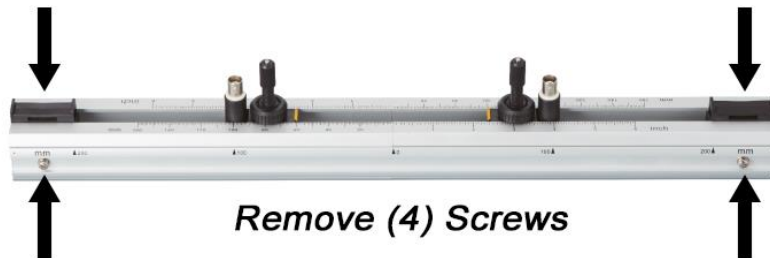

**FUJI FSC INSTALLING
ON LARGE PIPES
(10" or LARGER) Z-METHOD**

1

2

3

4